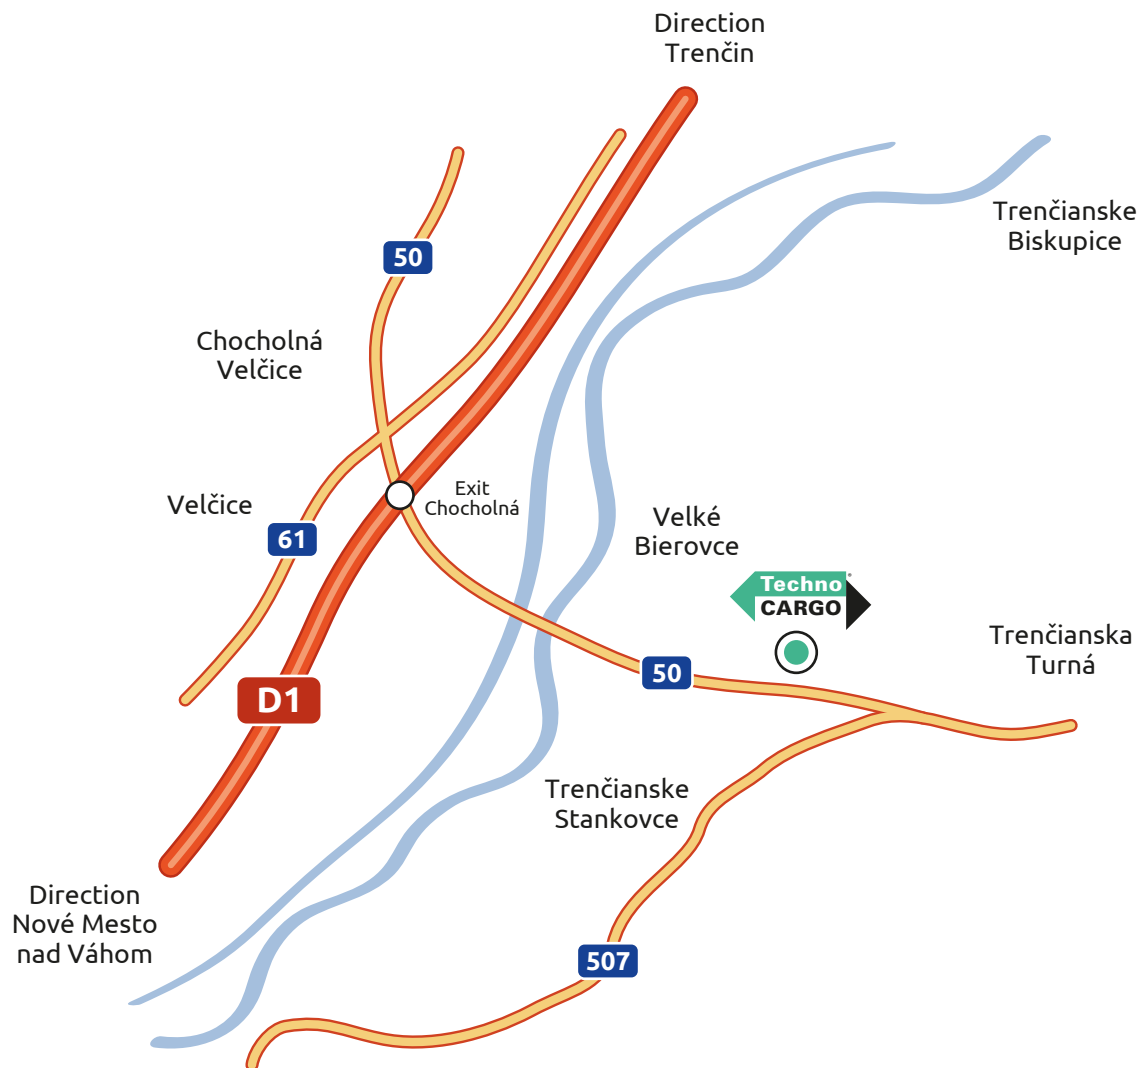

How to find us

TechnoCargo Logistik Slovakia s.r.o.
Johanna Vaillanta 3000/1
Trenčianske Stankovce 913 11

From Bratislava/Vienna:

- ▶ Highway D1 (E75), direction Trenčín/Žilina
- ▶ Exit Chocholná, to direction Banská Bystrica - route 50 (E572)
- ▶ After 3 km on the left side in Industrial area of Trenčianske Stankovce (Vaillant Group premises)