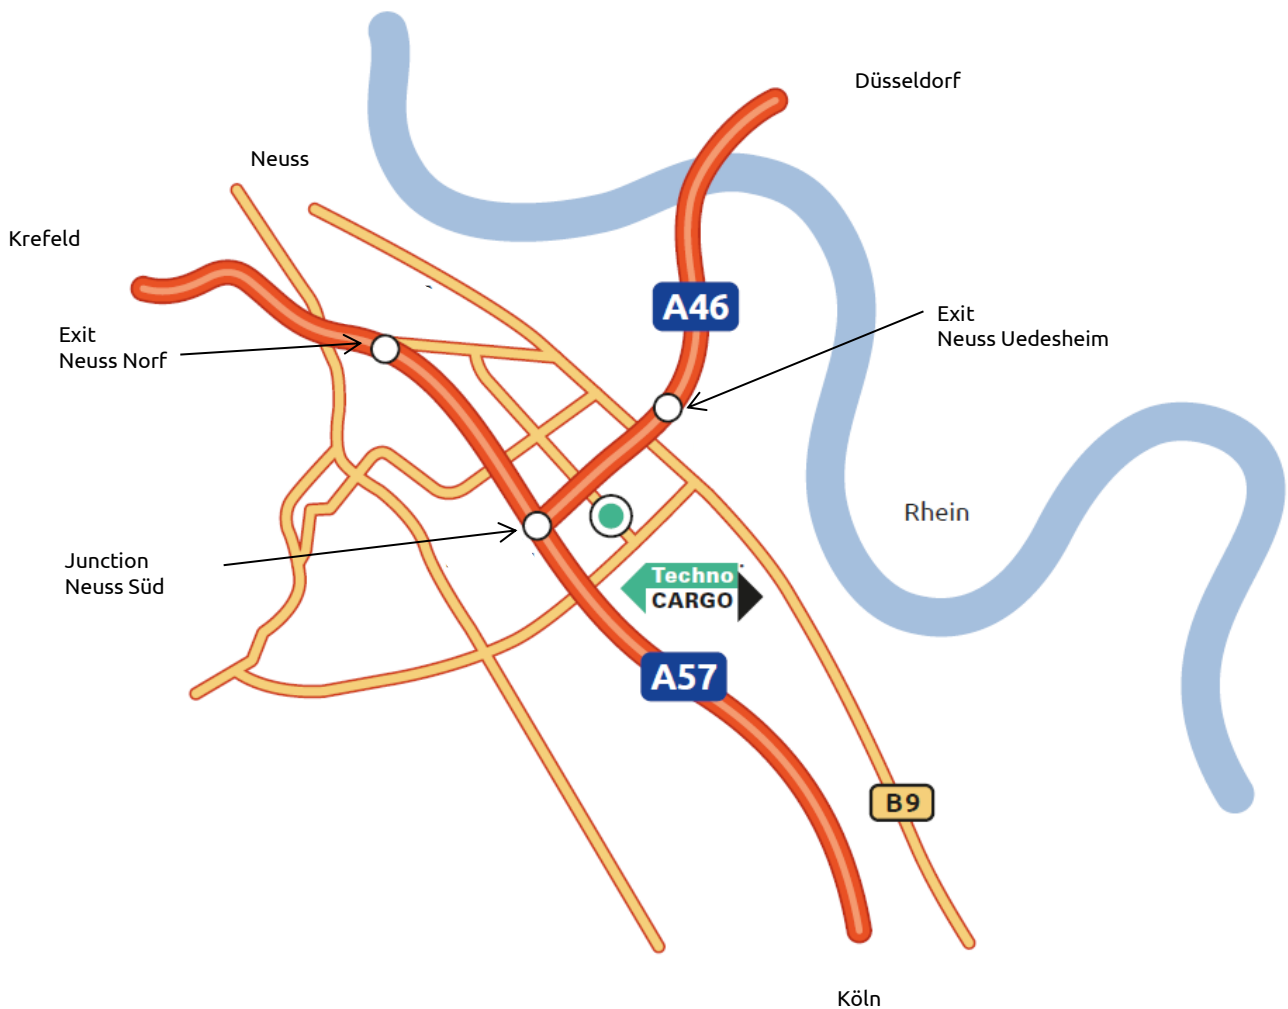

Location map

TechnoCargo Logistik GmbH u. Co. KG
Am Blankenwasser 22
41468 Neuss

- 1 Access to the premises
- 2 Truck parking areas
- 3 Security "Gatehouse" (Access to the warehouse)
- 4 TechnoCargo Logistik offices
- 5 TechnoCargo Logistik garage

How to find us

TechnoCargo Logistik GmbH u. Co. KG
Am Blankenwasser 22
41468 Neuss

- Easy access to the highway junction Neuss Süd
- Centrally located at the B9 between Neuss and Dormagen
- In the industrial area „Tucherstrasse“
- Located at the „Logistik Zentrum Rhein-Ruhr“ Am Blankenwasser 22
- After accessing please turn left and register at the Security “Gatehouse”